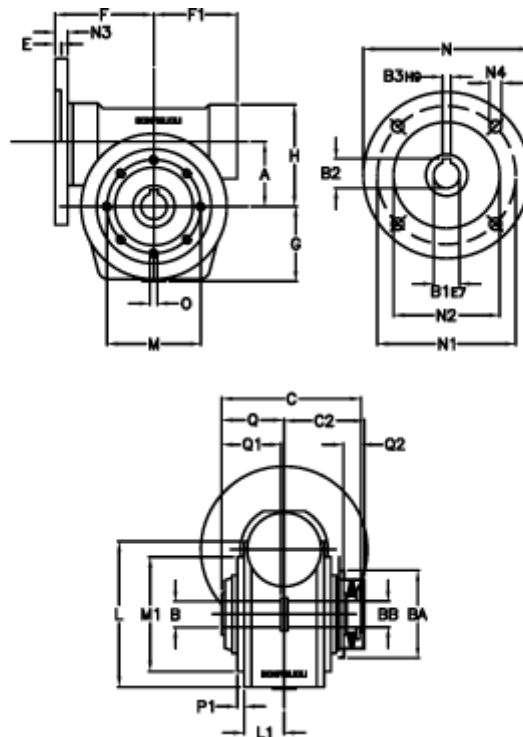

Article number: 390204901873316

Description: Worm Gear with Torque Limiter
VF 49-L1-P-18 P80B14

Measures

a = 49.50	C2 = 63,5	L1 = 36.8	O = M6x8
B = 25	Description = VF 49P-xx-80B14	m = 94	P1 = 2.5
B1 E7 = 19	E = 3.0	M1 = 68	Q = 51.0
B2 = 21.8	F = 70	N = 120	Q1 = 41
B3 H9 = 6	F1 = 63	N1 = 100	Q2 = 15
BA = 63	g = 56	N2 = 80	
BB H7 = 14	H = 80.0	N3 = 10.0	
C = 105	L = 107.5	N4 = 7	